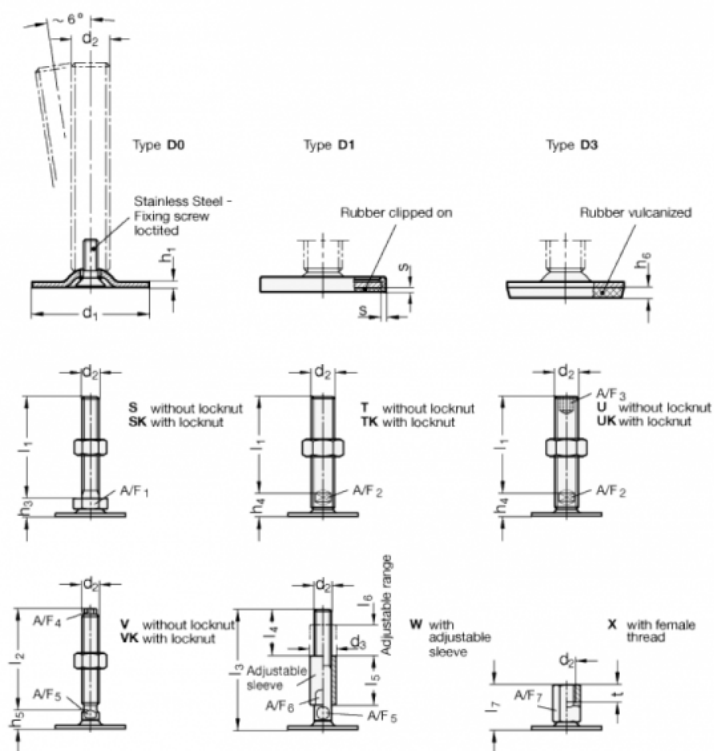

Article number: 204180M24200D1T
 Description: E+G levelling foot
 GN 41-80-M24-200-D1-T
 Note: T Without nut, Wrench flat at the bottom

Measures

- A/F2 = 19
- d1 = 80
- d2 = M24
- h1 = 3
- h4 = 21
- h6 =
- l1 = 200
- s = 2